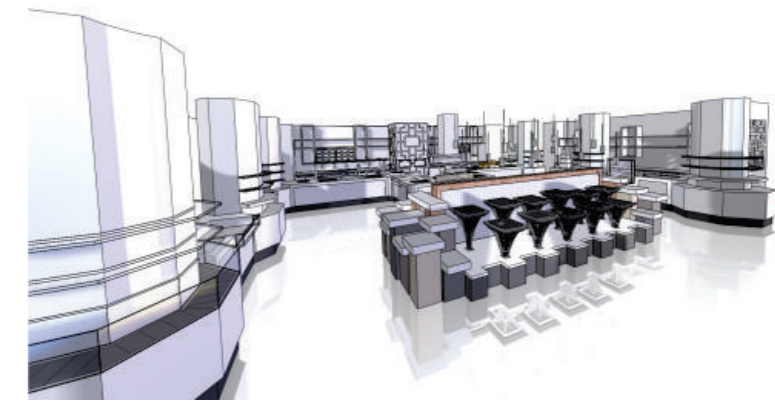

# Bespoke innovation Our bespoke capabilities

FPG design, engineer and manufacture bespoke, retail and food service equipment to world class standards.

All bespoke appliances are tested to international food safety standards.

Christchurch Casino

BESPOKE BUFFET RESTAURANT WITH GN DISPLAY UNITS

Salam Resort, Dubai

BESPOKE ALL DAY DINING WITH CUSTOM TEMPERATURE CONTROLLED FOOD DISPLAYS

V Fridge

CUSTOM OPEN FRONT V FRIDGE

Burger King Kiosk