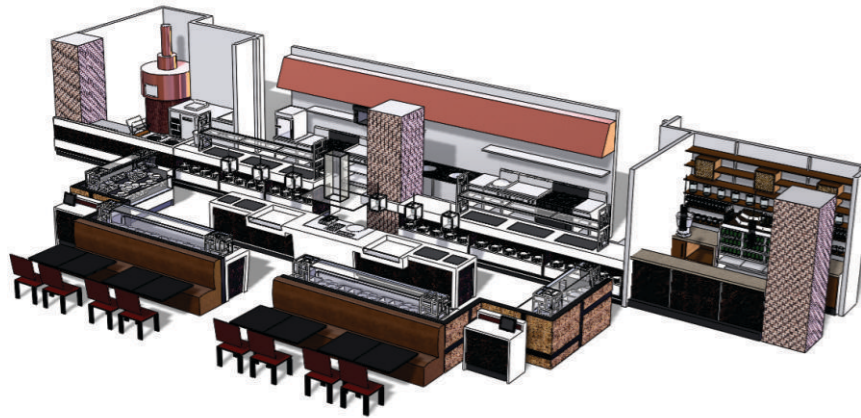

Burgundy Resturant & Tea Bar, Chennai

BESPOKE TEA BAR AND BEVERAGE DISPENSE